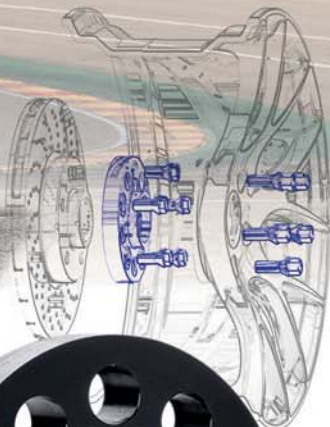

POWERTECH SPACERS

WHEEL SPACERS FOR TRACK BROADENING

SWISS CERTIFICATE

SWISS CERTIFICATE

POWERTECH WHEEL SPACERS FOR TRACK BROADENING SWISS CERTIFICATE

Look sportivo e aumento della tenuta di strada per quasi tutti i veicoli!
Con i distanziali Powertech – montati tra il mozzo della ruota e il cerchio – si crea l'impressione di un cerchio più largo.
La ruota riempie meglio l'alloggiamento della ruota e la carreggiata del veicolo si allarga.

Ulteriori ambiti d'impiego per distanziali Powertech
modifica della campanature del cerchio
allontanare il cerchio dal sistema frenante
per modificare il sistema di fissaggio da viti a dadi e viceversa con il sistema AZX

Sportliche Optik und Steigerung der Fahrdynamik für nahezu alle Fahrzeuge!
Mit Powertech Distanzscheiben – zwischen Radnabe und Felge montiert – entsteht der Eindruck einer breiteren Felge. Das Rad füllt das Radhaus besser aus und die Fahrzeugspur wird verbreitert.

Weitere Einsatzgebiete von Powertech Distanzscheiben
Zum Ausgleich der Einpresstiefe bei anderen Felgen
Für mehr Freigängigkeit bei grösseren Bremsätteln
Zur Umrüstung von Radschrauben auf Radstehbolzen (und umgekehrt) mit dem System AZX

Optique sportive et augmentation dynamique de la conduite pour presque tous les véhicules!
Avec élargisseurs voie Powertech – monté entre moyeu de roue et jante – résulte l'impression d'une jante plus large. La roue remplit le logement de roue et la voie du véhicule s'élargit.

Autres applications d'élargisseurs voie Powertech
Compensation d'ET avec autres jantes
Plus de liberté de mouvement avec freins grands
Conversion de boulons d'roue à tiges filetées (et contraire) avec le système AZX