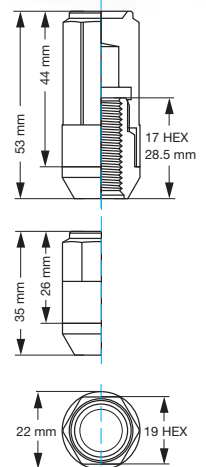

KICS NUT & LOCK NUT SETS 2-PIECE

Wheel nuts set: 16 nuts + 4 anti-theft devices

TYPE	STYLE	SIZE	SOCKET	CHF
CL35	35 mm closed	M12x1.25 / M12x1.50	conically 60°	
CL53	53 mm closed	M12x1.25 / M12x1.50	conically 60°	
RL53	53 mm open	M12x1.25 / M12x1.50	conically 60°	

Colors available: red, blue, gold, black

You can find the specific prices on our website or on request!