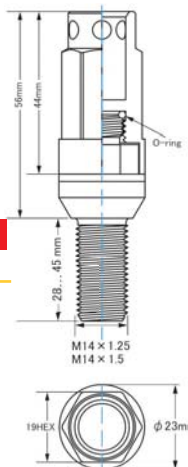

from CHF 310.-

KICS BOLT & LOCK BOLT SETS 2-PIECE

Wheel bolts set: 16 bolts + 4 anti-theft devices

TYPE	STYLE	SIZE	LENGTH	SOCKET	CHF
C23	35 mm closed	M12x1.50	28 / 35 / 40 / 45 mm	conically 60° / spherical R12	
C23	35 mm closed	M14x1.25	28 / 35 / 40 / 45 mm	conically 60°	
C23	35 mm closed	M14x1.50	28 / 35 / 40 / 45 mm	conically 60° / spherical R13, R14	
ZS44	56 mm open	M14x1.25	28 / 35 / 40 / 45 mm	conically 60°	
ZS44	56 mm open	M14x1.50	28 / 35 / 40 / 45 mm	conically 60° / spherical R13, R14	

Colors available: red, blue, black, gold * only C23

You can find the specific prices on our website or on request!

from CHF 180.-

KICS NUT & LOCK NUT SETS 2-PIECE

Wheel nuts set: 16 nuts + 4 anti-theft devices

TYPE	STYLE	SIZE	SOCKET	CHF
CL35	35 mm closed	M12x1.25 / M12x1.50	conically 60°	
CL53	53 mm closed	M12x1.25 / M12x1.50	conically 60°	
RL53	53 mm open	M12x1.25 / M12x1.50	conically 60°	

Colors available: red, blue, gold, black

You can find the specific prices on our website or on request!

KICS LEGGDURA RACING SHELL TYPE

Dadi e bulloni antifurto in due parti:
**Sistema bulloneria alta qualità
con ottica speciale**

- # Viteria in acciaio cromo-vanadio ad elevata resistenza, possono essere utilizzate anche con pistole
- # La parte colorata si avvitata con l'aiuto di una bussola in plastica al fine di non rovinare il colore
- # 3 finiture e 4 colori disponibili

2-teilige Radmuttern, Radschrauben und Diebstahlsicherungen:
**Einzigartiges Spezialsystem für eine tolle Optik in
höchster Qualität**

- # Hochfeste Chrom-Vanadium-Stahl Legierung für maximale Festigkeit, Schlagschrauber geeignet
- # Hart eloxierte Aluminiumhülsen in 3 Ausführungen und 4 Farben
- # Handanzug der Aluminiumhülse mit Kunststoffschlüssel (im Lieferumfang)