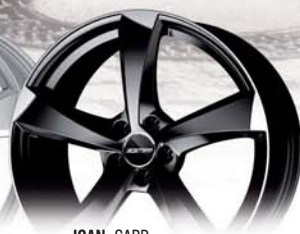

OE asa 2a for different vehicle models

Fits also for SEAT, SKODA, VW

Options ^z

Satin Black, face polished (SABP) + 30.-

Matt Anthracite, face polished (MAP) + 30.-

ICAN MAP

ICAN S

ICAN SABP